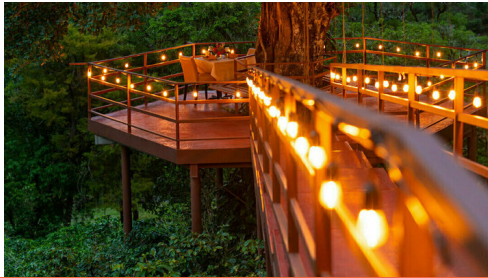

Los Establos Boutique Resort, Panama

Starting Bid **$500.00**

LOS ESTABLOS BOUTIQUE RESORT - BOQUETE, PANAMA

Award winning 5-star boutique Inn boasting magnificent gardens, adventure walks, & breathtaking views Los Establos Boutique Inn, winner of TripAdvisor's Travelers Choice Award, is a distinctive collection of comfortable suites and accommodations nestled 4,000 feet above sea level. Spread across 16 acres in the midst of a lush coffee plantation, this charming estate offers panoramic views of the Barú Volcano set against Boquete's green mountains, blue waterfalls and rushing rivers. All deluxe accommodations feature marble bathrooms, regional artwork, and private patios, allowing for full enjoyment of the fresh mountain air. Amenities such as flat-screen TV's with satellite, plush bathrobes, and Wi-Fi ensure modern comforts coincide with Mother Nature's magnificence. Stroll along secret paths as you breathe in the aroma of coffee and the perfumes of the region's lush tropical gardens.

This Certificate provides 10 nights accommodation (double occupancy) at Los Establos Boutique Inn for up to 3 rooms (valued at $1,450 per room). All reservations are subject to a required supplement of $165 per person/per night which provides all dining, all beverages (including alcohol), plus your